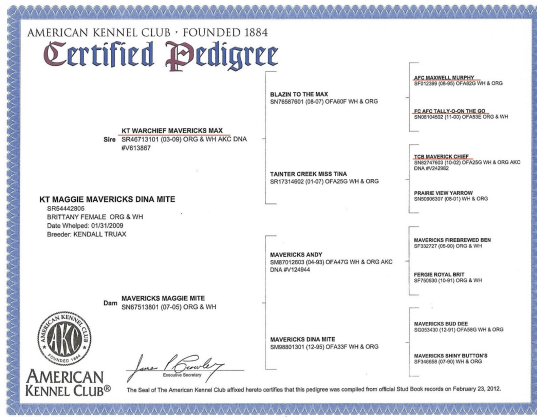

KT MAGGIE MAVERICKS DINA MITE

Date of Birth: 01/31/2009
Registration 1: SR54442805
Breeder: KENDALL TRUAX
Owner: Ken & Linda Truax

Courtesy of Truax Brittany's

Born in 2009, Molly is the daughter of Maggie and Woody. She is an orange and white Brittany. Molly is proving to be a fine hunter.